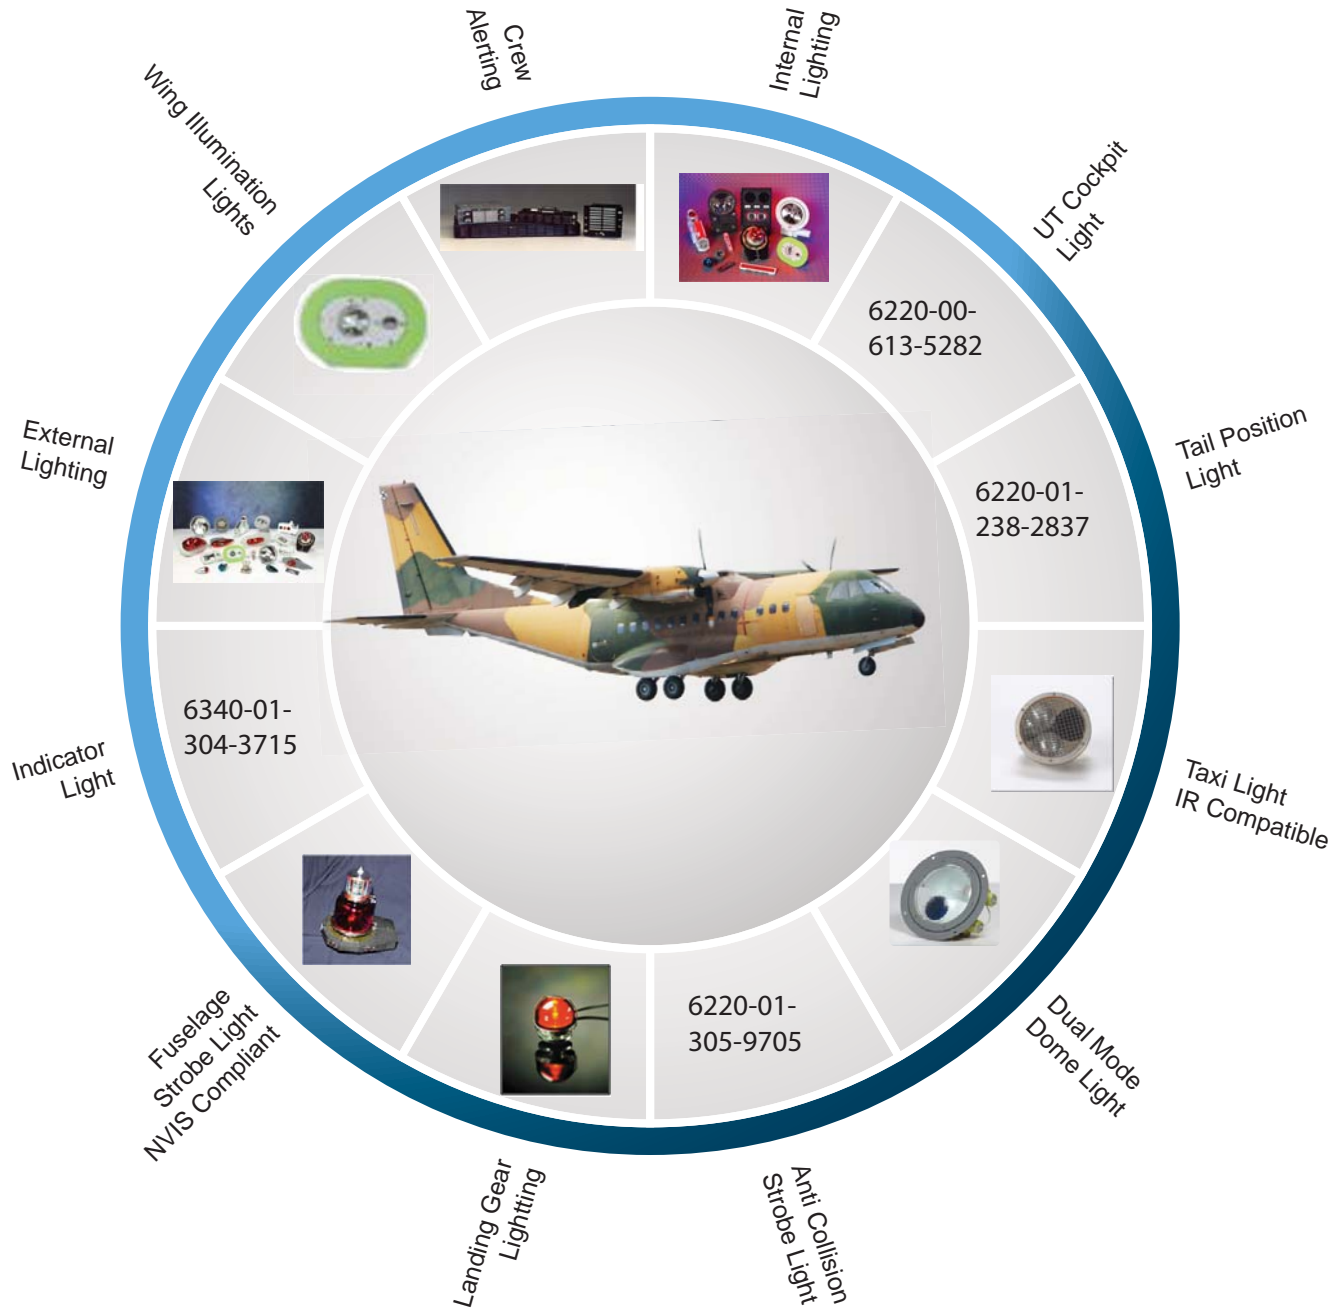

Worldwide Stocking Distributor

CN-235 Lighting Systems

Honeywell Aerospace is a leading global provider of various Aircraft Lighting Systems. Aero Precision is Honeywell's Worldwide Sole Stocking Distributor for Military Aircraft Lighting.