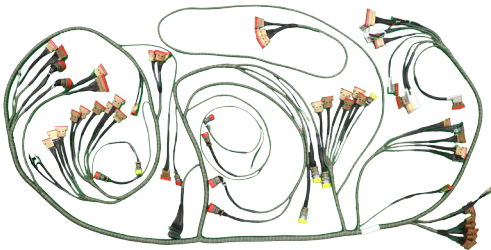

Rewire, Refurbish or Upgrade today!

Avoid downed aircraft, mission termination, and loss of aircraft due to disruptive arcing on old harness.

Wiring Harnesses

Relay Panels

InterConnect Wiring is the sole F-16 Electrical Licensee for Lockheed Martin Aeronautics for manufacturing of F-16 electrical products.

Circuit Breaker Panels

Cockpit Panels

InterConnect Wiring has selected Aero Precision as its distributor for sales and F-16 electrical products and programs to support government operators with the repair and overhaul of numerous products.

CAGE CODE **0WW63**

Your F-16's deserve the safest and strongest electrical systems... you deserve InterConnect Wiring.

InterConnect is the approved licensee of F-16 electrical products for **LOCKHEED MARTIN**