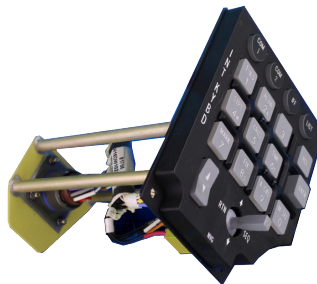

Rewire, Refurbish or Upgrade today!

Avoid downed aircraft, mission termination, and loss of aircraft due to disruptive arcing on old harness.

Wiring Harnesses

Relay Panels

InterConnect Wiring is the sole F-16 Electrical Licensee for Lockheed Martin Aeronautics for manufacturing of F-16 electrical products.

Circuit Breaker Panels

Cockpit Panels

InterConnect Wiring has selected Aero Precision as its distributor for sales and F-16 electrical products and programs to support government operators with the repair and overhaul of numerous products.

CAGE CODE **0WW63**

Your F-16's deserve the safest and strongest electrical systems... you deserve InterConnect Wiring.

InterConnect is the approved licensee of F-16 electrical products for **LOCKHEED MARTIN**