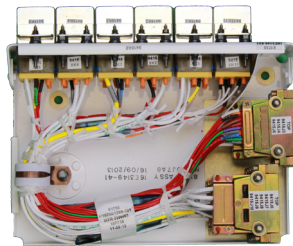

Rewire, Refurbish or Upgrade today!

Avoid downed aircraft, mission termination, and loss of aircraft due to disruptive arcing on old harness.

Wiring Harnesses

Relay Panels

InterConnect Wiring is the sole F-16 Electrical Licensee for Lockheed Martin Aeronautics for manufacturing of F-16 electrical products.

Circuit Breaker Panels

Cockpit Panels

InterConnect Wiring has selected Aero Precision as its distributor for sales and F-16 electrical products and programs to support government operators with the repair and overhaul of numerous products.

CAGE CODE **0WW63**

Your F-16's deserve the safest and strongest electrical systems... you deserve InterConnect Wiring.

InterConnect is the approved licensee of F-16 electrical products for **LOCKHEED MARTIN**